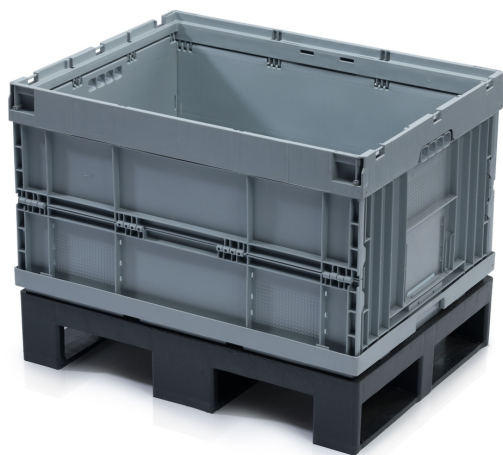

## Folding pallet box 80x60x55 full pallet

The folding pallet box has side walls optimised for large volumes, which can be folded empty. This product allows for maximum efficiency in the use of storage and transport capacities of both full and empty boxes.

**Product code:** 981015

**Number of pieces on the pallet:** 18

### Features:

Colour	grey
Volume	196 l
Weight	18.5 kg

### Outer dimensions

Length	80 cm
Width	60 cm
Height	60 cm